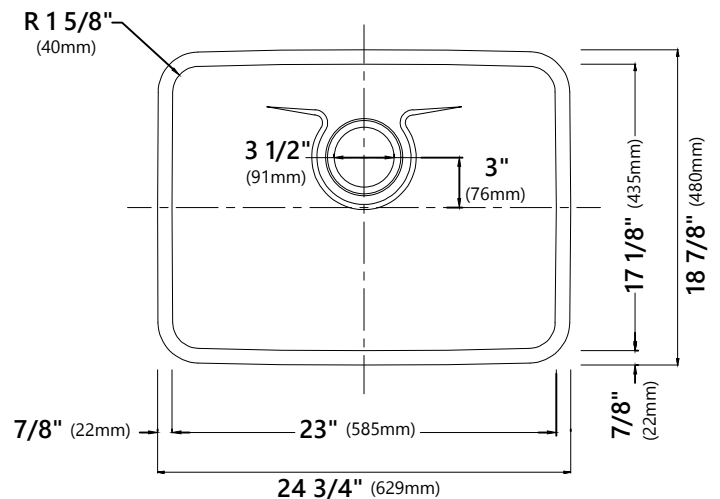

KD1US25B

25 Inch Undermount Single Bowl
Stainless Steel Kitchen Sink with Drain Assure

Kräus®

SPECIFICATION SHEET

Sink Dimensions

Overall Dimensions: 24 3/4" x 18 7/8"

Bowl Dimensions: 23" x 17 1/8"

Sink Depth: 9"

Features

- 16 Gauge Stainless Steel Construction
- Single Bowl Undermount Sink
- Type 18/10 Antibacterial
- Required Minimum Cabinet Size: 30" Left to Right, 24" Front to Back
- Rear Center-Set Drain
- 3 1/2" Drain Opening
- 99.9% Reduction of Bacteria
- NoiseDefend Undercoating and Sound Dampening Pads

Accessories Included

- Strainer ST-4
- Cover Cap STC-1
- Silicone Mitt KSM-1BLACK
- Silicone Trivet KST-1BLACK
- Cut-Out Template
- Mounting Hardware

CODES/STANDARDS:

Product Certification

cUPC (ASME A112.19.3/CSA B45.4), MASS

Warranty

Kraus Limited Lifetime Warranty

see website for details www.kraususa.com