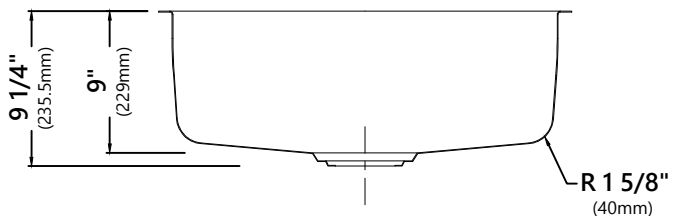

KD1US25B

25 Inch Undermount Single Bowl
Stainless Steel Kitchen Sink with Drain Assure

Kräus®

SPECIFICATION SHEET

Sink Dimensions

Overall Dimensions: 24 3/4" x 18 7/8"

Bowl Dimensions: 23" x 17 1/8"

Sink Depth: 9"

Features

- 16 Gauge Stainless Steel Construction
- Single Bowl Undermount Sink
- Type 18/10 Antibacterial
- Required Minimum Cabinet Size: 30" Left to Right, 24" Front to Back
- Rear Center-Set Drain
- 3 1/2" Drain Opening
- 99.9% Reduction of Bacteria
- NoiseDefend Undercoating and Sound Dampening Pads

Accessories Included

- Strainer ST-4
- Cover Cap STC-1
- Silicone Mitt KSM-1BLACK
- Silicone Trivet KST-1BLACK
- Cut-Out Template
- Mounting Hardware

CODES/STANDARDS:

Product Certification

cUPC (ASME A112.19.3/CSA B45.4), MASS

Warranty

Kraus Limited Lifetime Warranty

see website for details www.kraususa.com